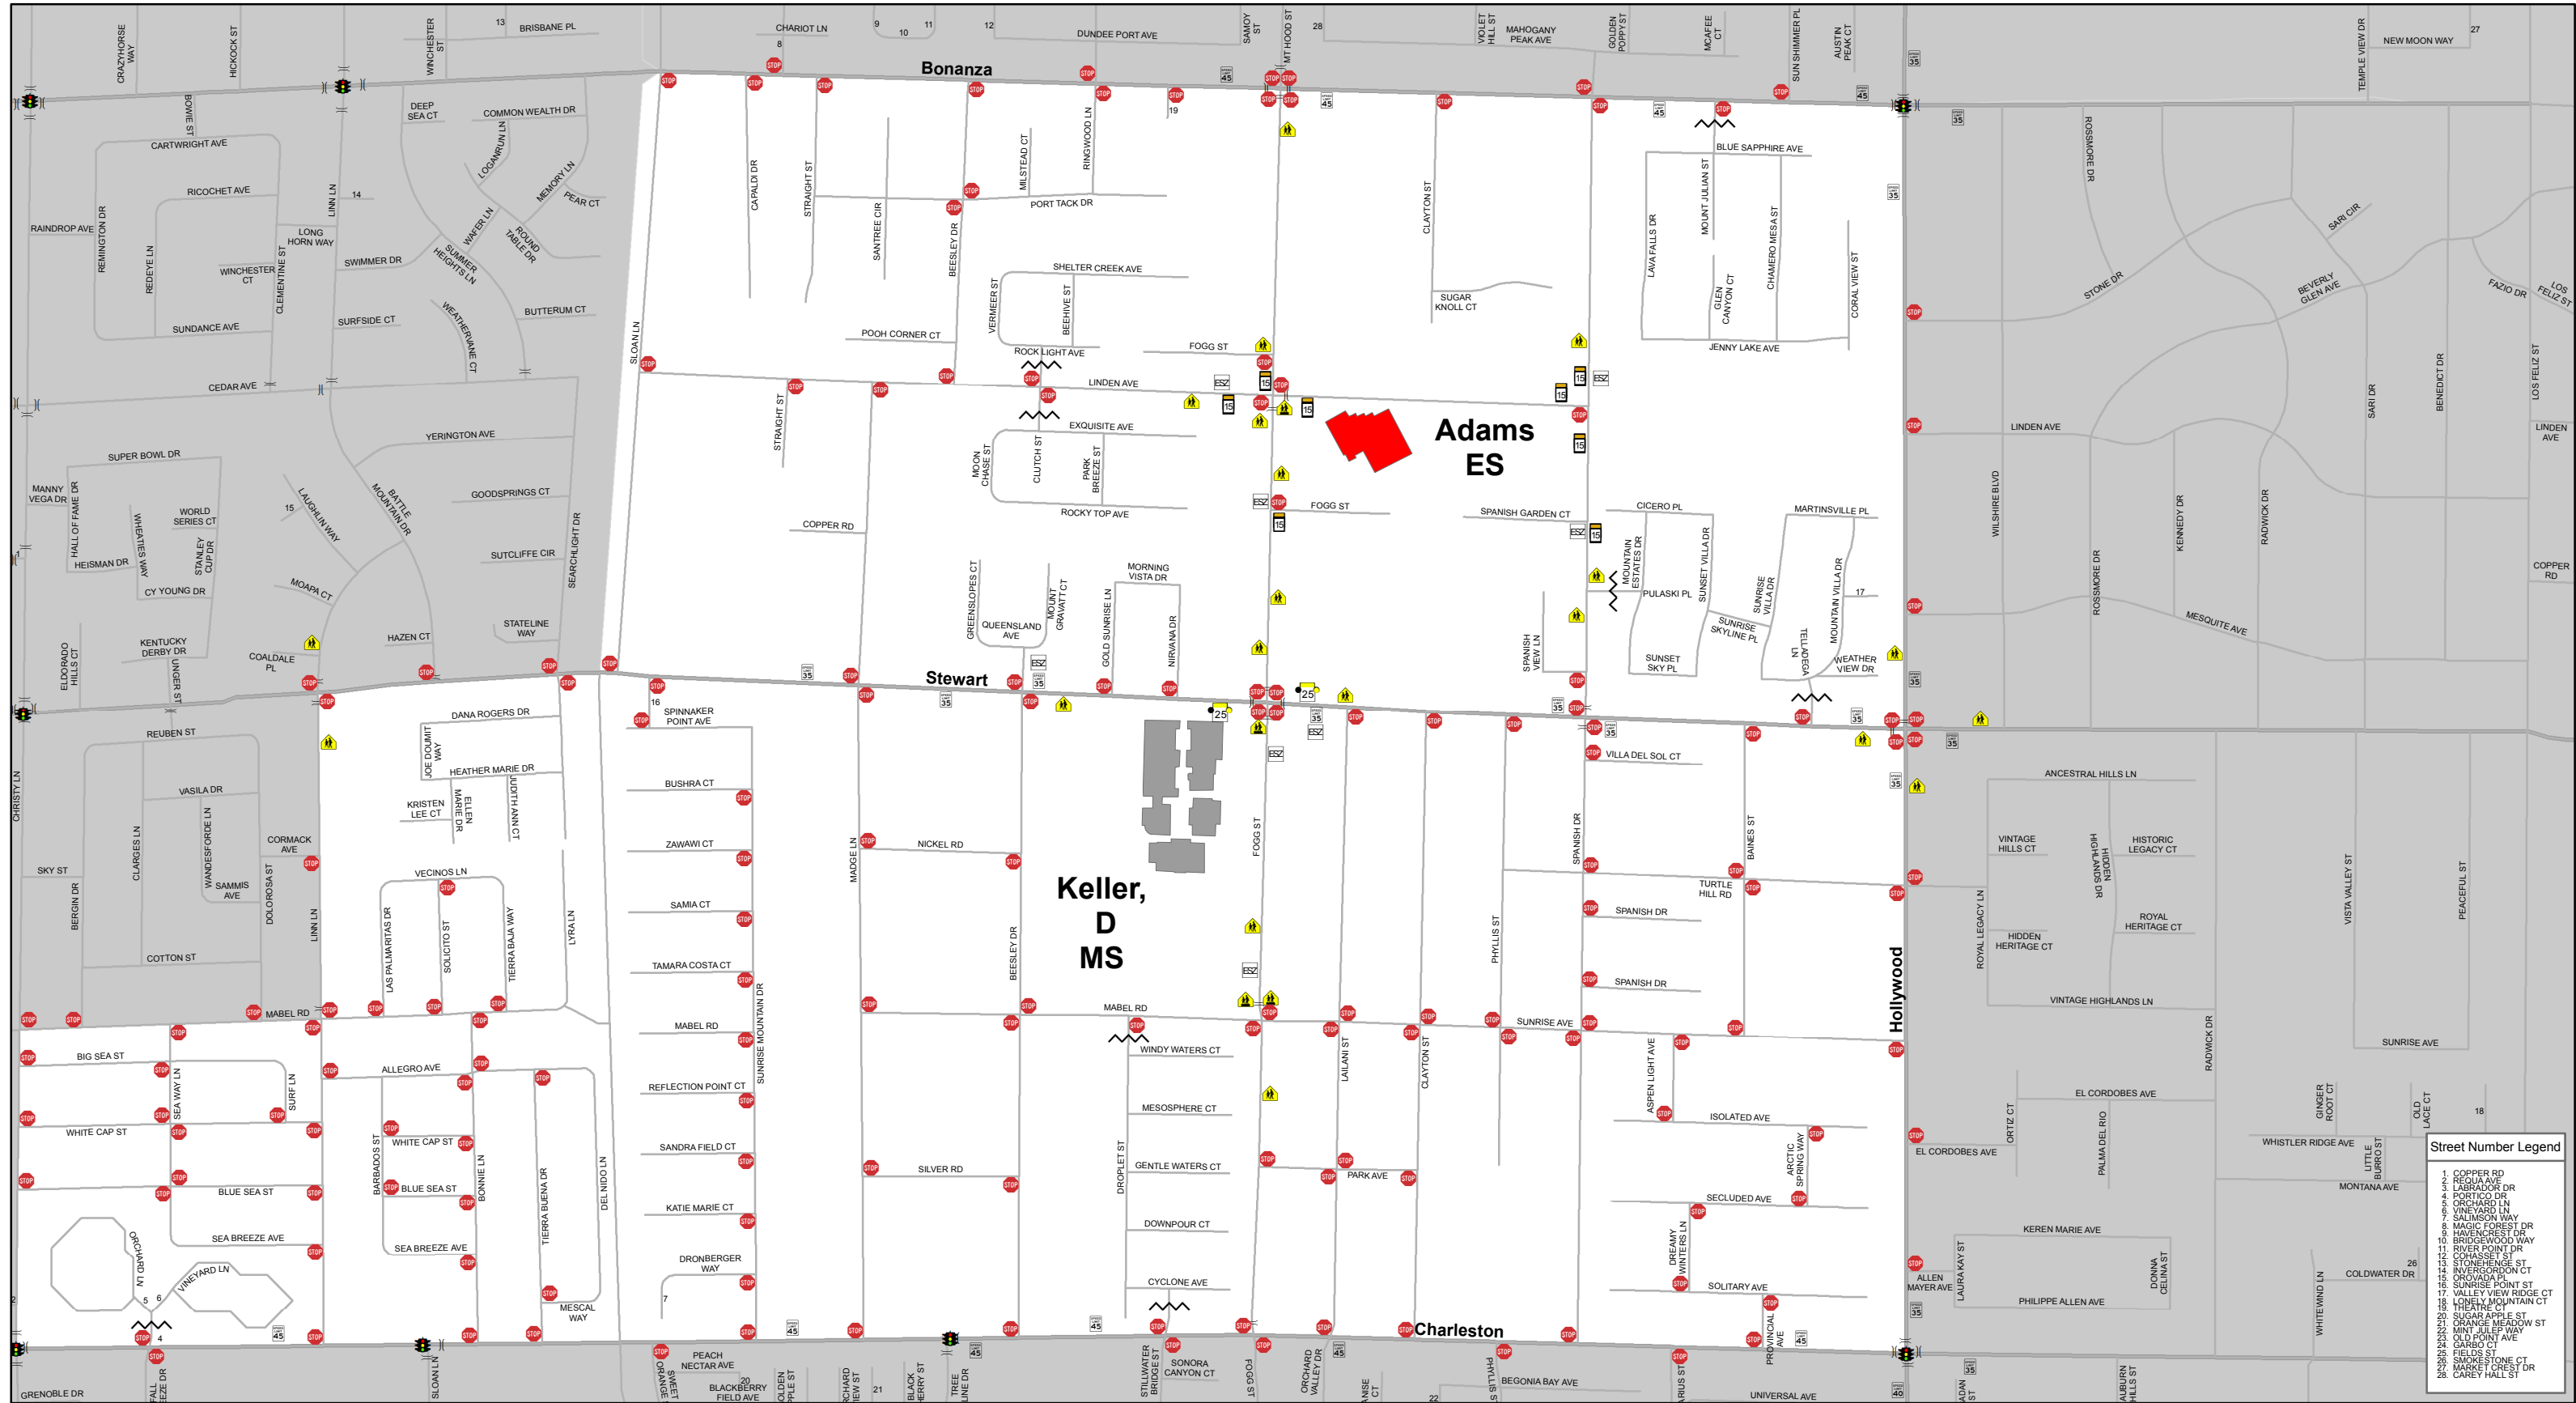

DISCLAIMER:

This map is provided to assist parents/guardians and students in the selection of a walking/bicycling route to and from school. The location of traffic control devices and roadway conditions will change, so parents/guardians must continually review the route with their child/children. This information is provided for information purposes only. Nothing herein is warranted by Clark County, and no liability is assumed by Clark County or the Clark County School District for the information provided, including but not limited to the accuracy of the data shown herein. Speed limits are 25 mph unless otherwise noted.

For more Information see <http://www.clarkcountynv.gov/depts/public_works/Pages/default.aspx>

Kirk Adams Elementary School

Bell Times
9:00 AM - 3:26 PM

Legend

- Clark County
- Boulder City
- City of Henderson
- City of Las Vegas
- City of Mesquite
- City of North Las Vegas

2014-2015